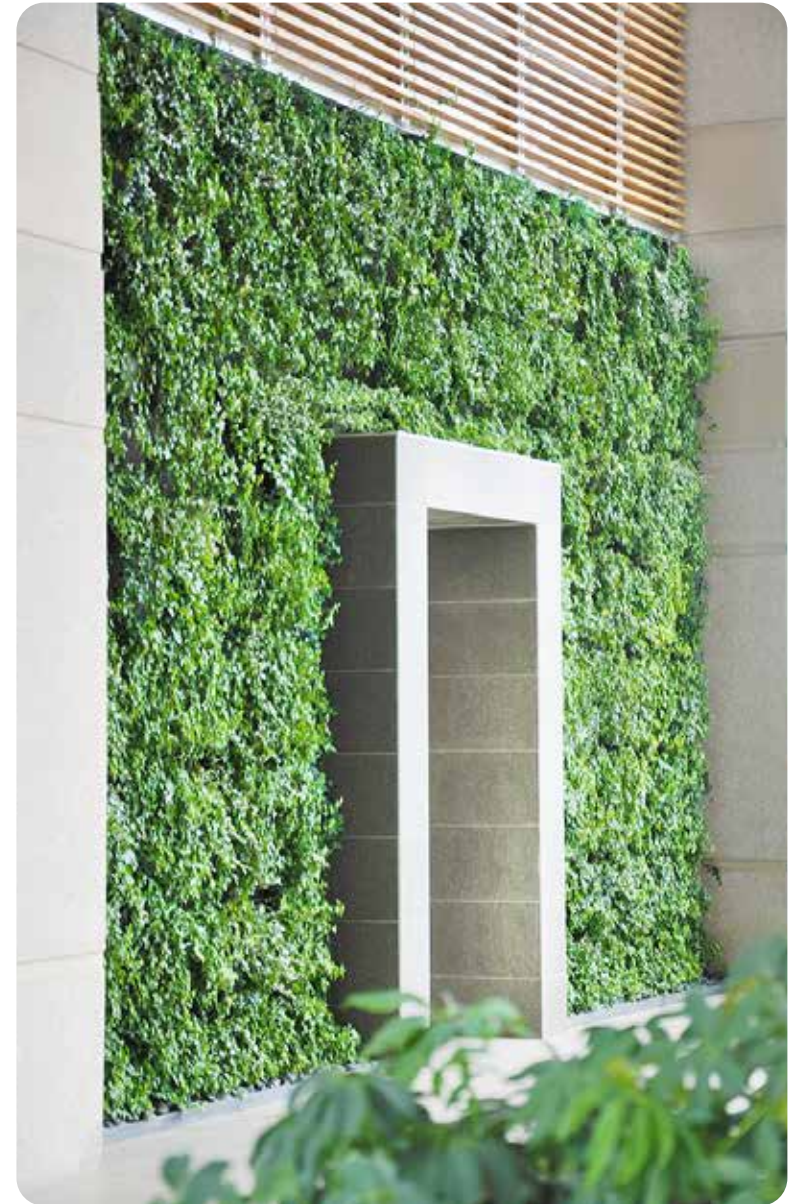

CAMPUS BELL, Montréal

Système : bacs muraux

FAITES LE PLEIN DE VIE !
BRING YOUR WORLD TO LIFE!