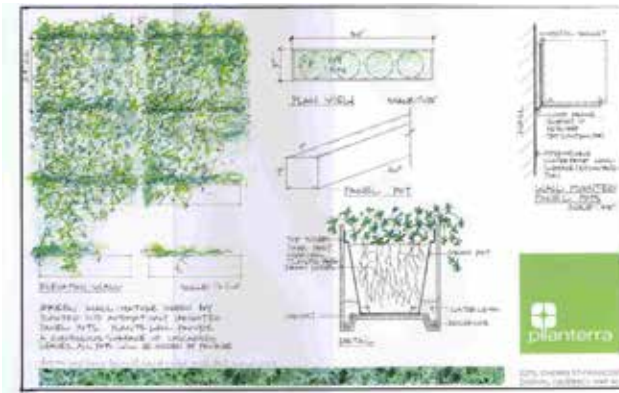

CAMPUS BELL, Montréal

Système : bacs muraux

FAITES LE PLEIN DE VIE !
BRING YOUR WORLD TO LIFE!